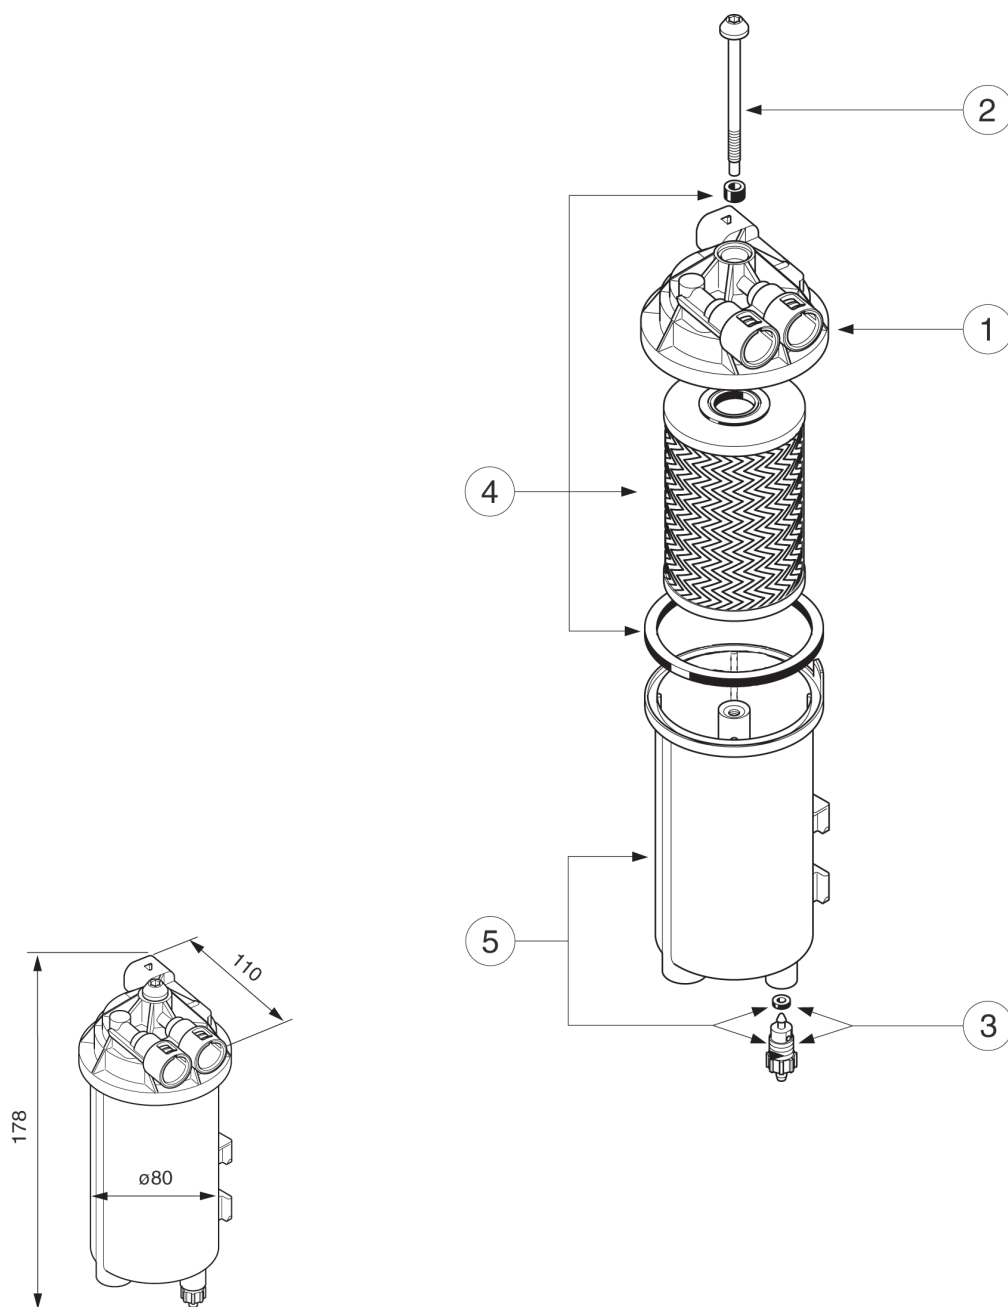

FILTRE COMPLET/COMPLETE FILTER/KOMPLETT FILTER/FILTRO COMPLETO/FILTRO COMPLETO

| N° | Désignation |
|----|------------------|
| 1 | Ensemble chapeau |
| 2 | Tige de serrage |
| 3 | Kit vis de purge |
| 4 | Cartouche |
| 5 | Cuve |

| Ref. |
|-------|
| PC117 |
| P449 |
| P408 |
| C511 |
| P451 |

| N° | Designation |
|----|-----------------|
| 1 | Head casting |
| 2 | Rod griped |
| 3 | Kit bleed screw |
| 4 | Cartridge |
| 5 | Bowl |

FC547E