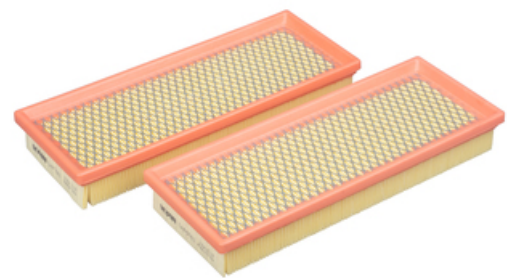

## INFO NR964

NEW AVAILABLE PRODUCT

# A2607-2

**Air filter**

### Applications

**CHRYSLER** Crossfire 3.2 SRT 6  
**MERCEDES BENZ** C 32 AMG (S/W203),  
 CLASSE C (C/S/W203), CLASSE SLK (R170),  
 SLK 32 AMG (R170)

**tecnocar** FILTER A2607-2

### Dimensions (mm)

Height	41
Length	305
Width	120