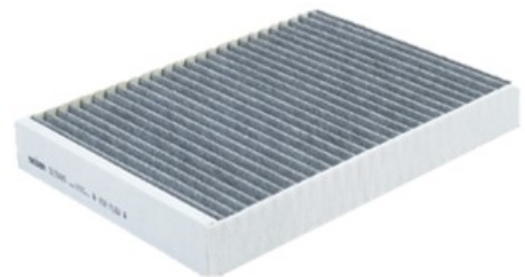

INFO NR1408

NEW AVAILABLE PRODUCT

AHC755

Cabin filter

Applications

SUZUKI IGNIS III, JIMNY

Dimensions (mm)

Height	29
Length	170
Width	168

FILTERS
purflux AHC755

Crossings

AMC	SC9517
BLUE PRINT	ADK82516
BOSCH	1987435161
COOPERSFIAAM	PCK8595
CORTECO	49412333
FILTRON	K1426
FRAM	CFA12919
HENGST	E4966LI
MAHLE	LA1566
MECAFILTER	ELR7386
SUZUKI	9586074P00
SUZUKI	9586074P00000
TECNOCAR	EC852
UFI	5342400
WIX	WP2206

Packaging

Palet dimensions (mm)	1200 x 800
Quantity	560
Packed by	1
Weight / filter (g)	72
Box dimensions (mm)	180 x 170 x 30

Supplementary information