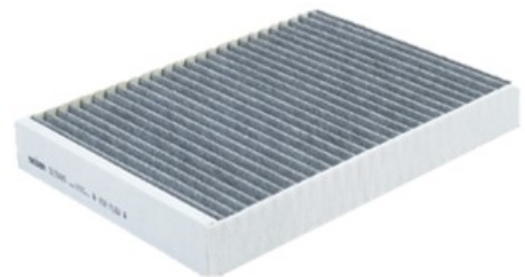

INFO NR1407

NEW AVAILABLE PRODUCT

AHC744

Cabin filter

Applications

KIA PICANTO III (JA)

Dimensions (mm)

Height	29
Length	180
Width	173

FILTERS
purflux AHC744

Crossings

BLUE PRINT	ADG02598
BOSCH	1987435134
COOPERSFIAAM	PCK8584
CORTECO	49434124
FILTRON	K1420A
FRAM	CFA12559
HENGST	E5951LI
HYUNDAI KIA	97133G6000
MANN	CU18009
MECAFILTER	ELR7374
TECNOCAR	EC841
WIX	WP2193

Packaging

Palet dimensions (mm)	1200 x 800
Quantity	560
Packed by	1
Weight / filter (g)	77
Box dimensions (mm)	190 x 180 x 30

Supplementary information