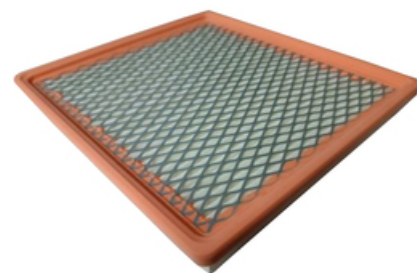

INFO NR1392

NEW AVAILABLE PRODUCT

A3074

Air filter

Applications

CHRYSLER Grand Voyager V 2.8 CRD

LANCIA Voyager 2.8 CRD

Dimensions (mm)

Height	51
Length	237
Width	214

FILTERS
purflux A3074

Crossings

BLUE PRINT	ADA102247
BOSCH	1987429194
BOSCH	S9194
CHRYSLER	K04593880AA
COOPERSFIAAM	PA7955
EUROREPAR	E147194
FRAM	CA12587
HENGST	E1448L
KLAXCAR	FA372z
MAHLE	LX1288
MECAFILTER	ELP9096
TECNOCAR	A2733
UFI	30D9100

Packaging

Palet dimensions (mm)	1200 x 800
Quantity	240
Packed by	1
Weight / filter (g)	344
Box dimensions (mm)	240 x 56 x 223

Supplementary information