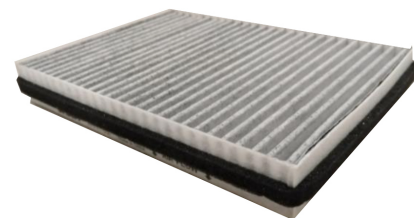

INFO NR1151

NEW AVAILABLE PRODUCT

AHC709

Cabin filter

Applications

BMW 730 d (E65/E66), 740d (E65/E66),
745d (E65/E66), SERIE 7 (E65/E66)

Dimensions (mm)

Height	30
Length	225
Width	165

FILTERS **purflux** AHC709

Crossings

BMW	64106907746
COOPERSFIAAM	PCK8558
FRAM	CFA12017
MANN	CUK22014

Packaging

Palet dimensions (mm)	1200 x 800
Quantity	500
Packed by	1
Weight / filter (g)	160
Box dimensions (mm)	223 x 167 x 53