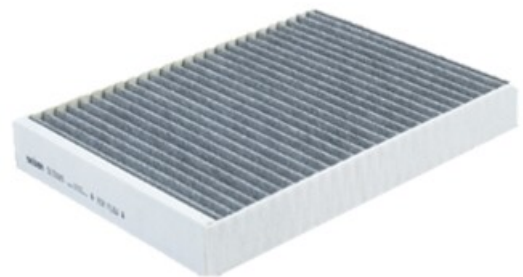

INFO NR1651

NEW AVAILABLE PRODUCT

CFA12919

Cabin filter

Applications

SUZUKI IGNIS III, JIMNY

Dimensions (mm)

Height	29
Length	170
Width	168

FRAM CFA12919

Crossings

AMC	SC9517
BLUE PRINT	ADK82516
BOSCH	1987435161
COOPERSFIAAM	PCK8595
CORTECO	49412333
FILTRON	K1426
HENGST	E4966LI
MAHLE	LA1566
MECAFILTER	ELR7386
PURFLUX	AHC755
SUZUKI	9586074P00
SUZUKI	9586074P00000
TECNOCAR	EC852
UFI	5342400
WIX	WP2206

Packaging

Palet dimensions (mm)	1200 x 800
Quantity	560
Packed by	1
Weight / filter (g)	72
Box dimensions (mm)	180 x 170 x 30

Supplementary information