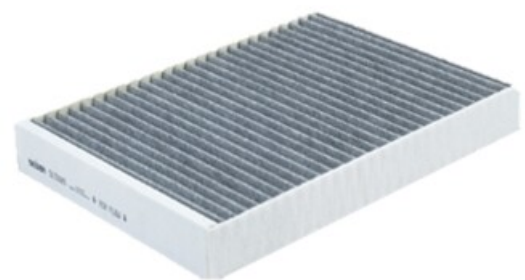

## CFA12559

Cabin filter

## Dimensions (mm)

Height	29
Length	180
Width	173

FRAM CFA12559