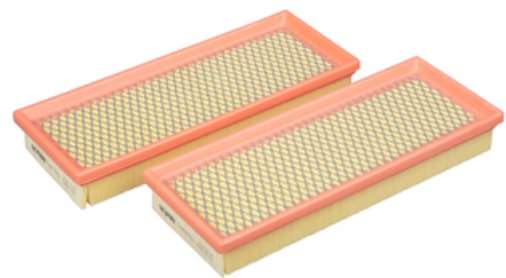

INFO NR1591

NEW AVAILABLE PRODUCT

CA12610-2

Air filter

Applications

CHRYSLER Crossfire 3.2 SRT 6
MERCEDES BENZ C 32 AMG (S/W203),
 CLASSE C (C/S/W203), CLASSE SLK (R170),
 SLK 32 AMG (R170)

FRAM CA12610-2

Dimensions (mm)

Height	41
Length	305
Width	120

Crossings

BLUE PRINT	ADA102207
COOPERSFIAAM	PA7847-2
FEBI	172282
MAHLE	LX1466/S
MANN	C3170/1-2
MECAFILTER	JLP9170
MERCEDES BENZ	A1120940404
PURFLUX	A1939-2
TECNOCAR	A2607-2
WIX	46875

Packaging

Palet dimensions (mm)	1200 x 800
Quantity	150
Packed by	1
Weight / filter (g)	497
Box dimensions (mm)	350 x 50 x 240

Supplementary information