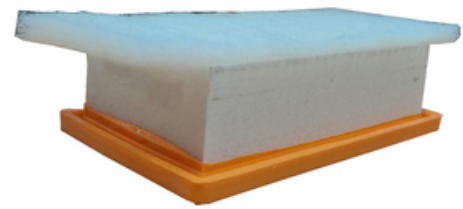

INFO NR1584

NEW AVAILABLE PRODUCT

CA12632

Air filter

Applications

RENAULT Captur II 1.5 Blue dCi 115,
Captur II 1.5 Blue dCi 95, Clio V 1.5 Blue dCi 100,
Clio V 1.5 Blue dCi 115, Clio V 1.5 Blue dCi 85

FRAM CA12632

Dimensions (mm)

Height	67
Length	222
Width	128

Crossings

BLUE PRINT	ADBP220076
BOSCH	F026400715
BOSCH	S0715
COOPERSFIAAM	PA7904
FEBI	177148
FILTRON	AP154/5
HENGST	E2151L
MAHLE	LX5596
MANN	C24250
MECAFILTER	ELP9635
PURFLUX	A3032
RENAULT	165464PM0A
TECNOCAR	A2690
WIX	WA9855

Packaging

Palet dimensions (mm)	1200 x 800
Quantity	264
Packed by	1
Weight / filter (g)	200
Box dimensions (mm)	172 x 72 x 240

Supplementary information