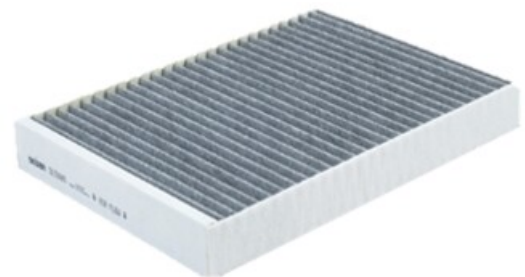

INFO NR1638

NEW AVAILABLE PRODUCT

PCK8595

Cabin filter

Applications

SUZUKI IGNIS III, JIMNY

Dimensions (mm)

Height	29
Length	170
Width	168

Packaging

Palet dimensions (mm)	1200 x 800
Quantity	560
Packed by	1
Weight / filter (g)	72
Box dimensions (mm)	180 x 170 x 30

Supplementary information