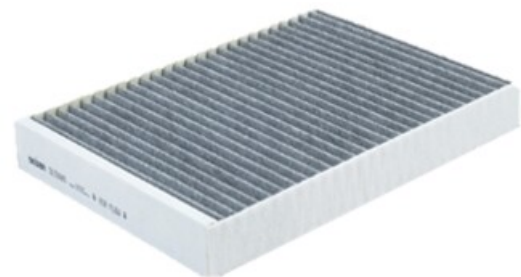

INFO NR1634

NEW AVAILABLE PRODUCT

PCK8563

Cabin filter

Applications

MERCEDES BENZA 160 (W177),
A 180 (W177), A 200 (W177), A 220 (W177),
A 250 (W177), A 35 AMG (W177),
A 45 AMG (W177), B 160 (W247), B 180 (W247),
B 200 (W247), B 220 (W247), B 250 (W247),
CLA 180 (C118), CLA 200 (C118) 150,
CLA 220 (C118), CLA 250 (C118),
CLA 35 AMG (C118), CLA 45 AMG (C118),
CLASSE A (W177), CLASSE B (W247),
CLASSE CLA (C118) / CLA SHOOTING BRAKE (X118),
CLASSE GLA (X247), CLASSE GLB (X247),
EQA (H243), EQB (X243), GLA (X247) 180,
GLA (X247) 200, GLA (X247) 220 d,
GLA (X247) 250, GLA (X247) AMG 35, GLB 180,
GLB 200, GLB 220 Mld-Hybrid, GLB 250,
GLB 35 AMG

COOPERS
FIAAM FILTERS

PCK8563

Dimensions (mm)

Height	37
Length	230
Width	254

Crossings

Packaging

Palet dimensions (mm)	1200 x 800
Quantity	300
Packed by	1