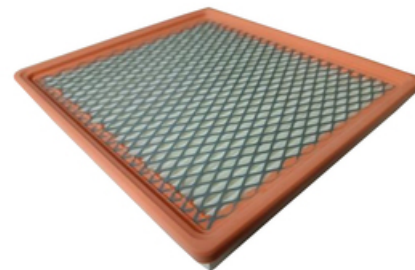

INFO NR1624

NEW AVAILABLE PRODUCT

PA7955

Air filter

Applications

CHRYSLER Grand Voyager V 2.8 CRD

LANCIA Voyager 2.8 CRD

Dimensions (mm)

Height	51
Length	237
Width	214

COOPERS
FIAAM FILTERS
PA7955

Crossings

BLUE PRINT	ADA102247
BOSCH	1987429194
BOSCH	S9194
CHRYSLER	K04593880AA
EUROREPAR	E147194
FRAM	CA12587
HENGST	E1448L
KLAXCAR	FA372z
MAHLE	LX1288
MECAFILTER	ELP9096
PURFLUX	A3074
TECNOCAR	A2733
UFI	30D9100

Packaging

Palet dimensions (mm)	1200 x 800
Quantity	240
Packed by	1
Weight / filter (g)	344
Box dimensions (mm)	240 x 56 x 223

Supplementary information