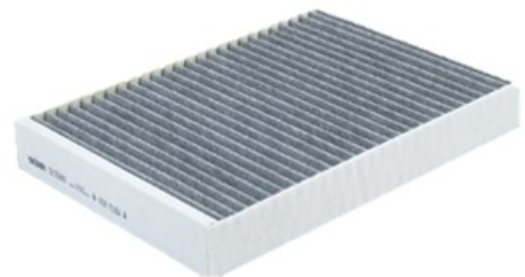

INFO NR1029

NEW AVAILABLE PRODUCT

EC852

Cabin filter

Applications

SUZUKI IGNIS III, JIMNY

Dimensions (mm)

Height	29
Length	170
Width	168

tecnocar FILTER EC852

Crossings

AMC	SC9517
BLUE PRINT	ADK82516
BOSCH	1987435161
COOPERSFIAAM	PCK8595
CORTECO	49412333
FILTRON	K1426
FRAM	CFA12919
HENGST	E4966LI
MAHLE	LA1566
MECAFILTER	ELR7386
PURFLUX	AHC755
SUZUKI	9586074P00
SUZUKI	9586074P00000
UFI	5342400
WIX	WP2206

Packaging

Palet dimensions (mm)	1200 x 800
Quantity	560
Packed by	1
Weight / filter (g)	72
Box dimensions (mm)	180 x 170 x 30

Supplementary information