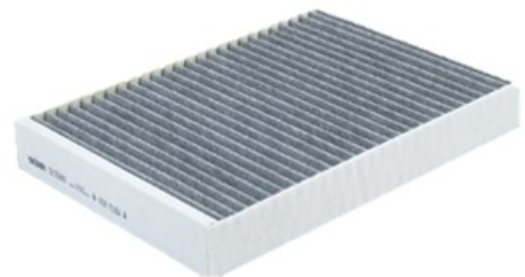

INFO NR1028

NEW AVAILABLE PRODUCT

EC841

Cabin filter

Applications

KIA PICANTO III (JA)

Dimensions (mm)

Height	29
Length	180
Width	173

tecnocar FILTER EC841

Crossings

BLUE PRINT	ADG02598
BOSCH	1987435134
COOPERSFIAAM	PCK8584
CORTECO	49434124
FILTRON	K1420A
FRAM	CFA12559
HENGST	E5951LI
HYUNDAI KIA	97133G6000
MANN	CU18009
MECAFILTER	ELR7374
PURFLUX	AHC744
WIX	WP2193

Packaging

Palet dimensions (mm)	1200 x 800
Quantity	560
Packed by	1
Weight / filter (g)	77
Box dimensions (mm)	190 x 180 x 30

Supplementary information