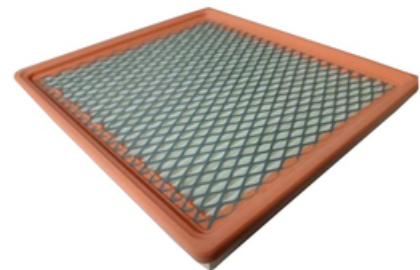

INFO NR1017

NEW AVAILABLE PRODUCT

A2733

Air filter

Applications

CHRYSLER Grand Voyager V 2.8 CRD

LANCIA Voyager 2.8 CRD

Dimensions (mm)

Height	51
Length	237
Width	214

tecnocar FILTER A2733

Crossings

BLUE PRINT	ADA102247
BOSCH	1987429194
BOSCH	S9194
CHRYSLER	K04593880AA
COOPERSFIAAM	PA7955
EUROREPAR	E147194
FRAM	CA12587
HENGST	E1448L
KLAXCAR	FA372z
MAHLE	LX1288
MECAFILTER	ELP9096
PURFLUX	A3074
UFI	30D9100

Packaging

Palet dimensions (mm)	1200 x 800
Quantity	285
Packed by	1
Weight / filter (g)	287
Box dimensions (mm)	234 x 213 x 50

Supplementary information