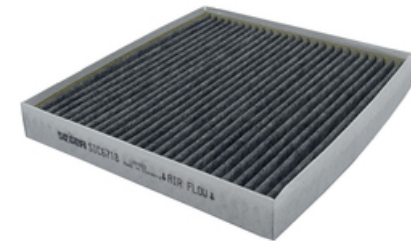

INFO NR1015

NEW AVAILABLE PRODUCT

EC744

Cabin filter

Applications

HYUNDAI ACCENT V (HC), CRETA,
KONA (OS) / KAUAI, SOLARIS,
TUCSON II (TL, TLE)

KIA RIO IV, SELTOS (SP2), SOUL III,
SPORTAGE IV, STONIC (YB)

tecnocar FILTER EC744

Dimensions (mm)

Height	28
Length	223
Width	203

Crossings

BLUE PRINT	ADG025102
BOSCH	1987435602
BOSCH	R5602
COOPERSFIAAM	PCK8480
FEBI	184411
FRAM	CFA12160
HENGST	E4961LI
HYUNDAI KIA	97133D1000
HYUNDAI KIA	97133D3000
HYUNDAI KIA	97133D3200
HYUNDAI KIA	97133J9000
MANN	CUK23019/1
MECAFILTER	EKR7372
MISFAT	HB403C

Packaging

Palet dimensions (mm)	1200 x 800
Quantity	570
Packed by	1
Weight / filter (g)	145
Box dimensions (mm)	220 x 230 x 30